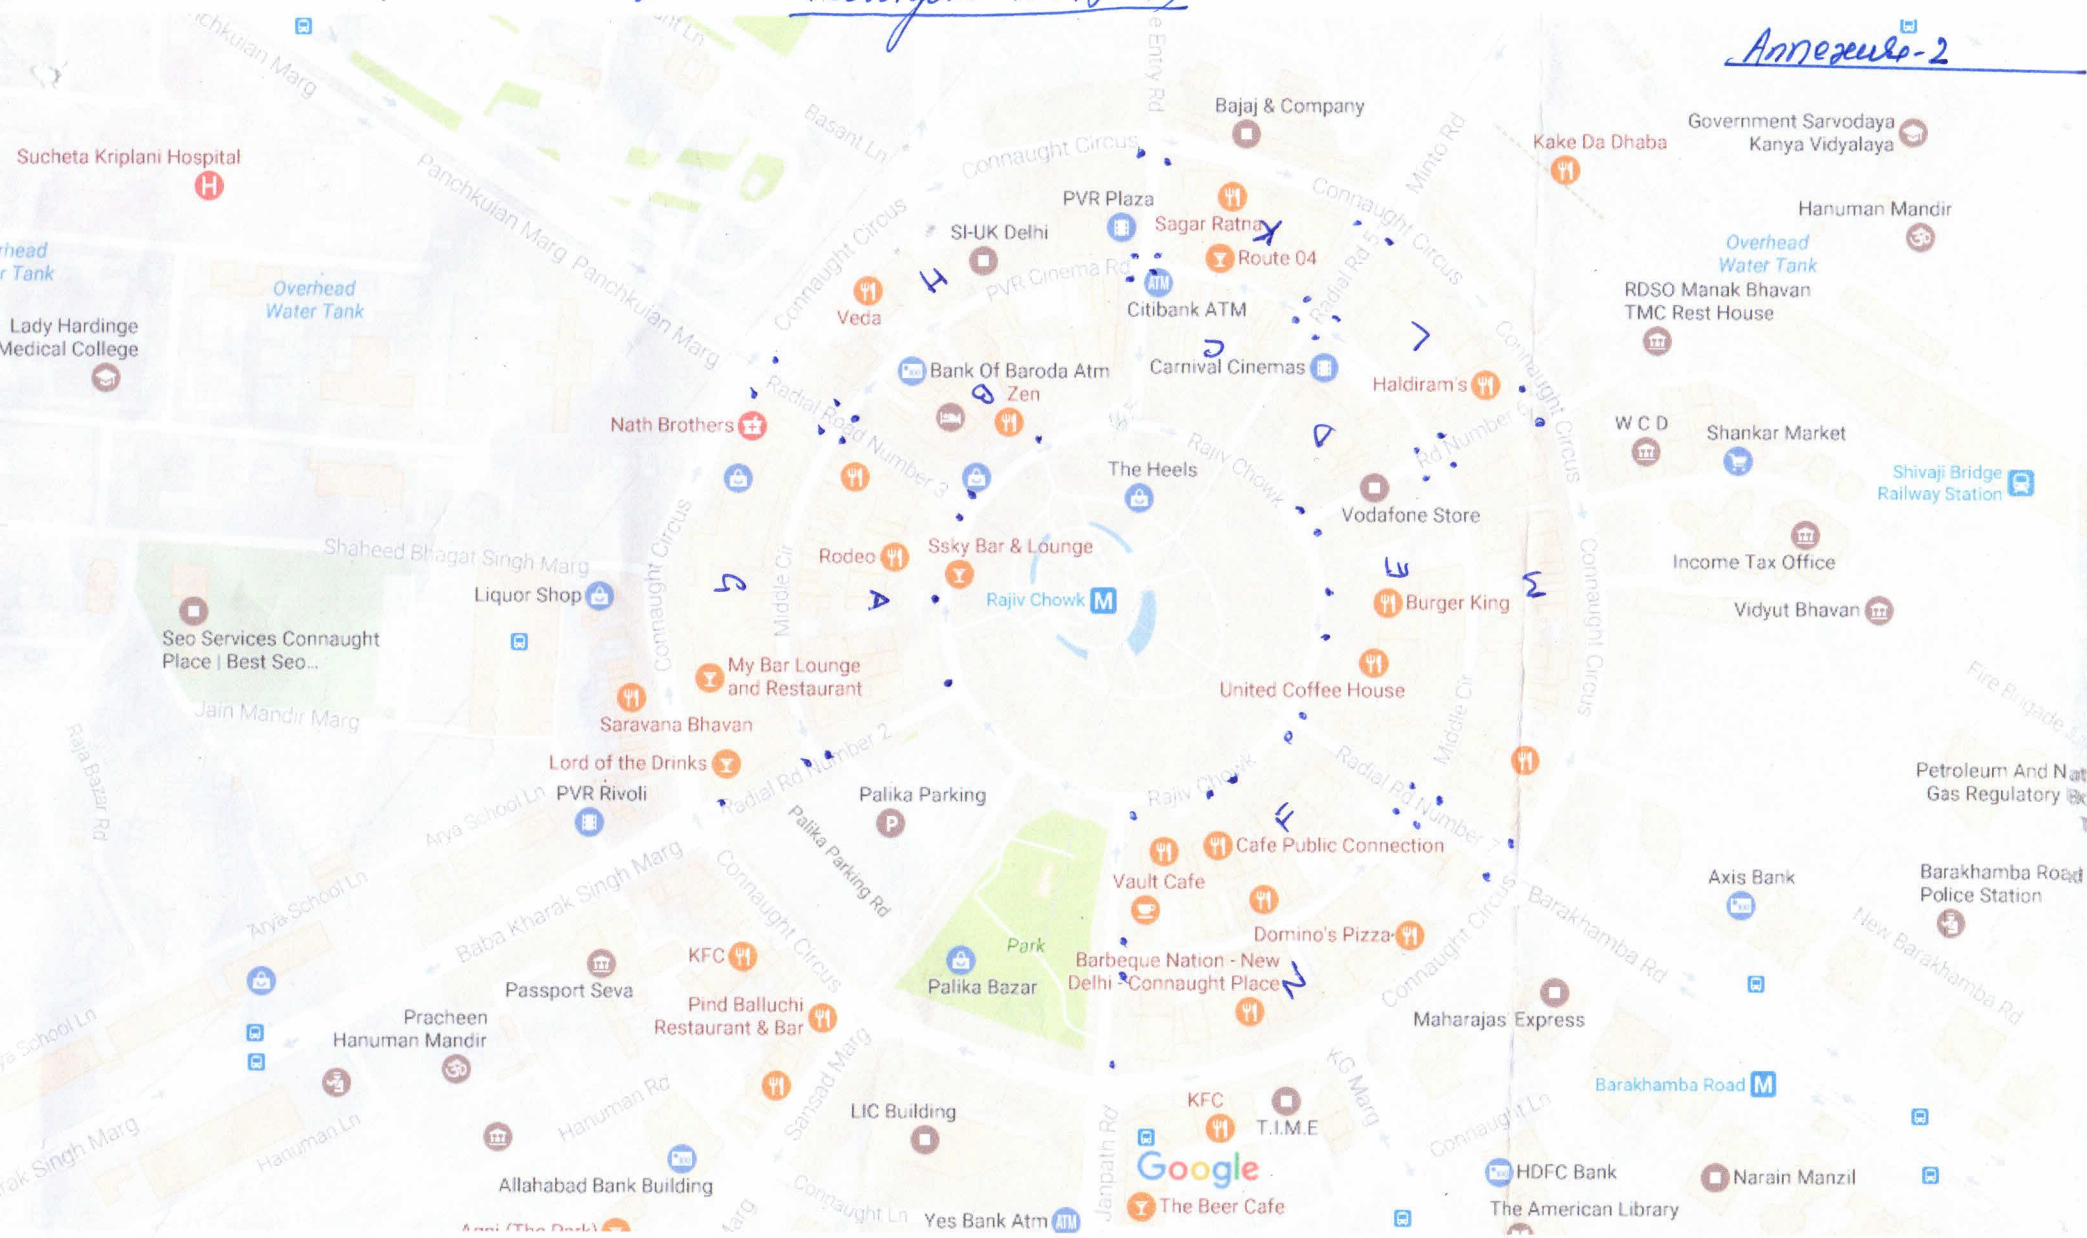

Corrigendum-1

Annexure-1

Details of Location of 50 Nos. Digital Outdoor Full Colour LED display Panels in NDMC area Phase-II (Group-B) to be installed in Connaught Place area.

S. NO.	Location	No. of Panel
1.	A- Block Arch	5
2.	B-Block Arch	4
3.	C-Block Middle Circle Arch	2
4.	D-Block Arch	3
5.	E-Block Arch	6
6.	F-Block Arch	6
7.	G-Block Arch	4
8.	H-Block Arch	4
9.	K- Block Arch	4
10.	L-Block Arch	4
11.	M-Block Arch	4
12.	N-Block Arch	4
	Total	50

22/5/2017
RAVINDRA
AE(CIWP)

Map of Connaught Place Area Showing Location of 50 No. Display Panels.
 (Corrigendum No-1)

Annexure-2

- A Block Arch - 5
- B Block Arch - 4
- C Block middle Circle Arch - 2
- D Block Arch - 3
- E Block Arch - 6